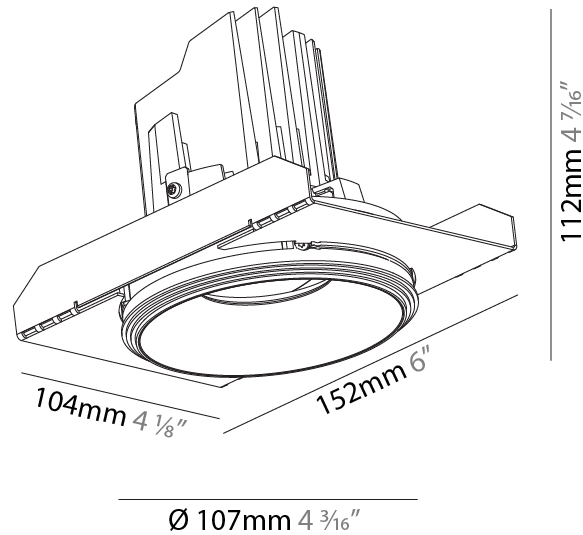

PHYSICAL

Shape: Round
Diameter (mm): 107
Diameter (in): 4 3/16
Height (mm): 112
Height (in): 4 7/16
Ceiling Thickness (mm): 10 / 12.5 / 15 / 25
Ceiling Thickness (in): 3/8 or 1/2 or 9/16 or 1
Min. Recessing Depth (mm): 130
Min. Recessing Depth (in): 5 1/8
Light Distribution: Adjustable / Downlight
Weight (kg): 0.609
Weight (lbs): 1.34
Fixture Finish: SSR / BKV / CWI / CRY / HAB / UFT / ITA / RUA / FTG / MYG / LOD / PUS / FRO / FUP / KIA / POP / BLS / SPG / MEY / GOH / GUM / CHC / COM / ABZ / JAG / OBR / MOS / ROR
Fixture Material: Aluminum Die Cast
Cut-out Measurements: $\square$ 111mm / 4 3/8"
Upon Request: Unique Ceiling Thickness

ELECTRICAL

Lamp Type: LED (Zhaga Standard)
Input Wattage (W): 16.5
Total Output Wattage (W): 14.7
Dimming: Dali Dimming
Driver Included: No
Driver Location: Recessed Housing
Driver Type: Constant Current - 120Vac
Driver Class: Class 2
Housing: See Components
Input Voltage (V): 120
Constant Current (MA): 350

LED

Number of LEDs: 1
Max. Delivered Lumen (lm): 770
Nominal Lumen (lm): 1140
CRI: >90 CRI
Lamp Life (hrs): 50000
Upon Request: RGB-W Tunable White Special Color Temperature Special LED

OPTICAL

Reflector: 20 / 40 / 60
Adjustability: Rotational 355°; Tilt 10°
Upon Request: Special Beam Angles

RATINGS AND CERTIFICATIONS

Certified By: Certified for North American Standards
IP rating: IP20

	111mm 4 3/16"	130mm 5 1/8"	10 | 12 1/2 | 15 | 25mm 3/8" | 1/2" | 9/16" | 1"	10°	355°	
A