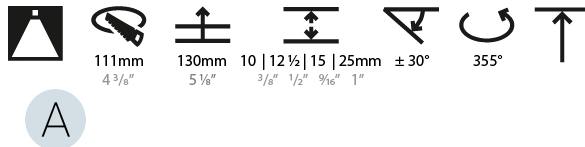

PHYSICAL

Shape: Round
Diameter (mm): 107
Diameter (in): 4 3/16
Height (mm): 112
Height (in): 4 7/16
Ceiling Thickness (mm): 10 / 12.5 / 15 / 25
Ceiling Thickness (in): 3/8 or 1/2 or 9/16 or 1
Min. Recessing Depth (mm): 130
Min. Recessing Depth (in): 5 1/8
Light Distribution: Adjustable / Downlight
Weight (kg): 0.583
Weight (lbs): 1.28
Fixture Finish: SSR / BKV / CWI / CRY / HAB / UFT / ITA / RUA / FTG / MYG / LOD / PUS / FRO / FUP / KIA / POP / BLS / SPG / MEY / GOH / GUM / CHC / COM / ABZ / JAG / OBR / MOS / ROR
Fixture Material: Aluminum Die Cast
Cut-out Measurements: Ø111mm/4 3/8"
Upon Request: Unique Ceiling Thickness

ELECTRICAL

Lamp Type: LED (Zhaga Standard)
Input Wattage (W): 16.5
Total Output Wattage (W): 14.7
Dimming: Dali Dimming
Driver Location: Recessed Housing
Driver Type: Constant Current - 120Vac
Driver Class: Class 2
Housing: See Components
Input Voltage (V): 120
Constant Current (MA): 350

LED

Number of LEDs: 1
Max. Delivered Lumen (lm): 770
Nominal Lumen (lm): 1140
CRI: >90 CRI
Lamp Life (hrs): 50000
Upon Request: RGB-W Tunable White Special Color Temperature Special LED

OPTICAL

Reflector: 20 / 40 / 60
Adjustability: Rotational 355°; Tilt 30°
Upon Request: Special Beam Angles

RATINGS AND CERTIFICATIONS

Certified By: Certified for North American Standards
IP rating: IP20